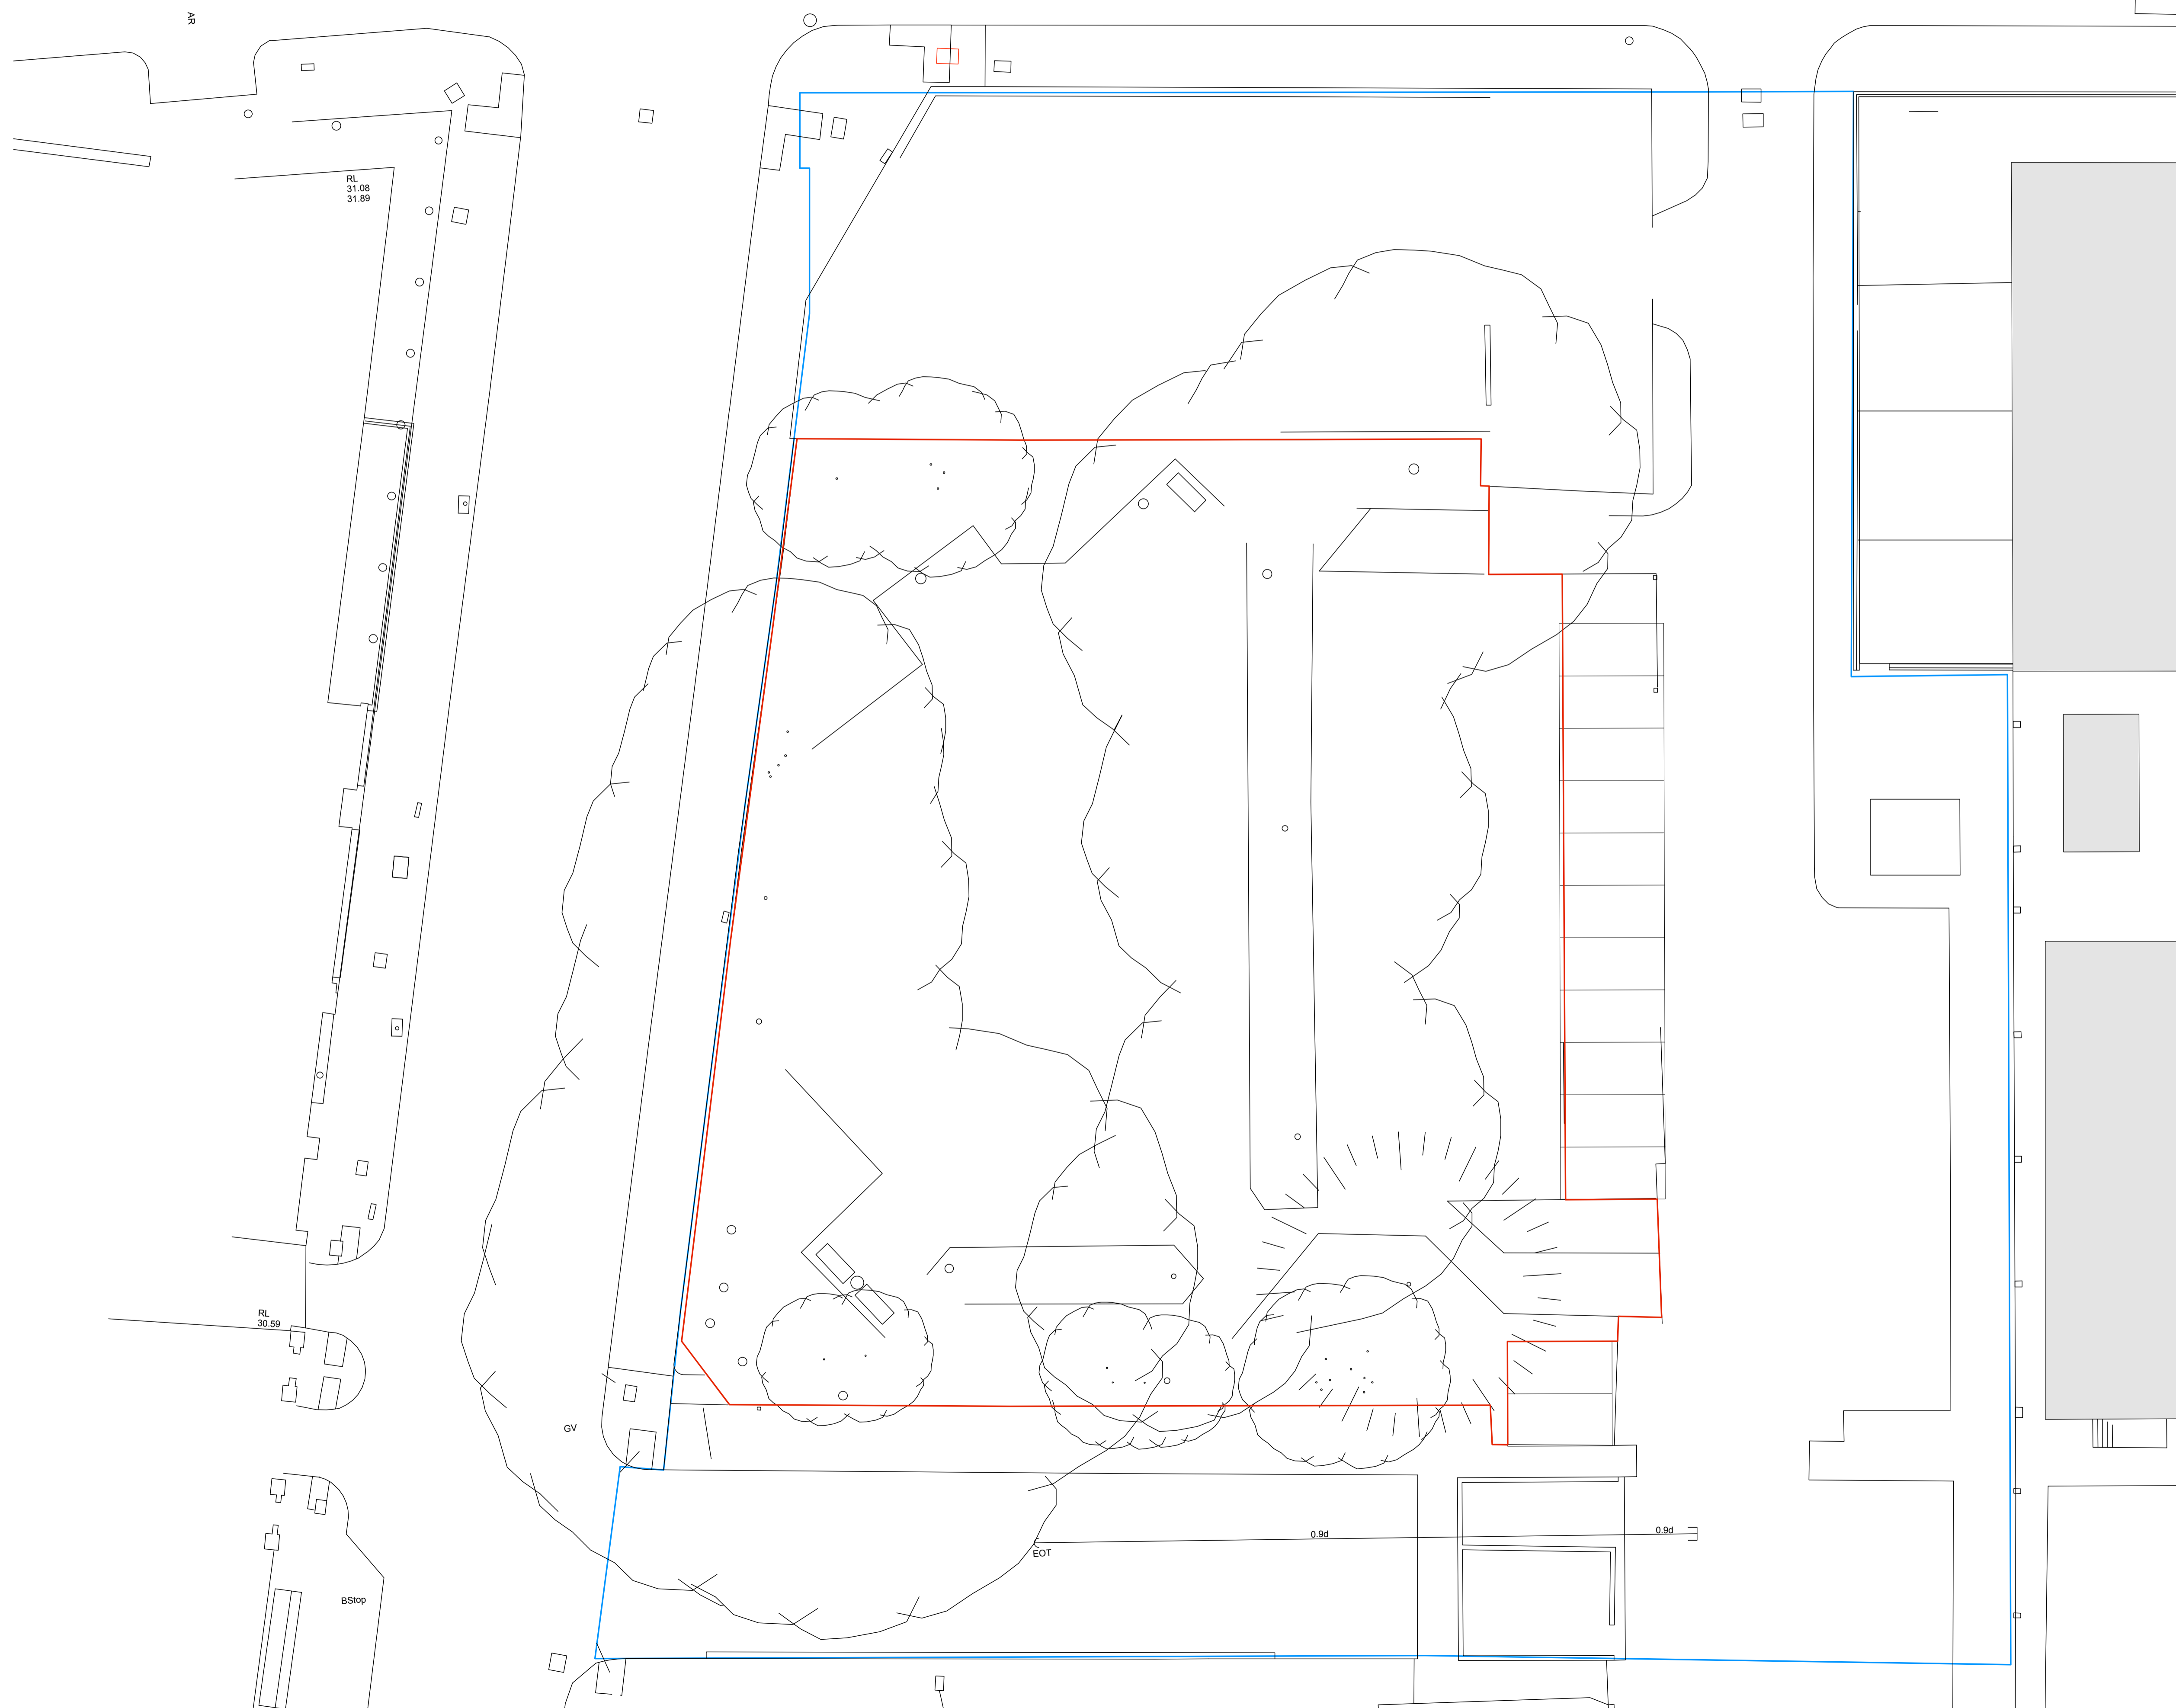

Appendix 2 - Redline Boundary of Open Space Land at the Downham Road West Site

125mmPE (TFR)
400 1.2d

- Boundary of Open Space at the Downham Road West Site (requiring SoS consent)
- Downham Road West Development Boundary